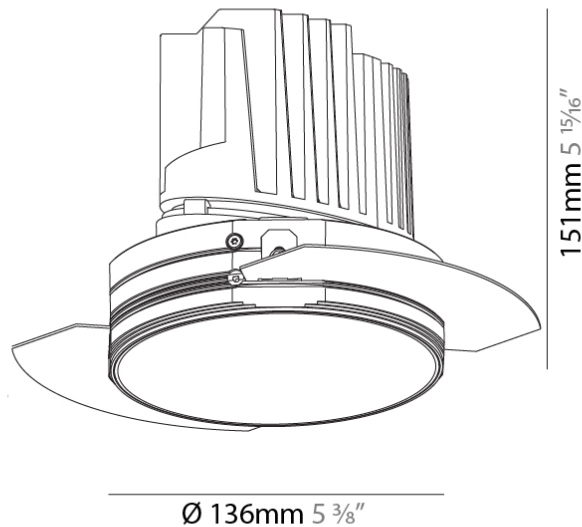

GENERAL

Series: Bioniq
 Subseries: Bioniq Round Deep
 Brand: Prolicht
 Division: Architectural
 Mounting Type: Trimless
 Mounting Location: Ceiling
 Subcategory: Downlight

PHYSICAL

Shape: Round
 Diameter (mm): 136
 Diameter (in): 5 3/8
 Height (mm): 151
 Height (in): 5 15/16
 Ceiling Thickness (mm): 10 / 12.5 / 15 / 25
 Ceiling Thickness (in): 3/8 or 1/2 or 9/16 or 1
 Min. Recessing Depth (mm): 170
 Min. Recessing Depth (in): 6 11/16
 Light Distribution: Downlight
 Weight (kg): 1.078
 Weight (lbs): 2.37
 Fixture Finish: SSR / BKV / CWI / CRY / HAB / UFT / ITA / RUA / FTG / MYG / LOD / PUS / FRO / FUP / KIA / POP / BLS / SPG / MEY / GOH / GUM / CHC / COM / ABZ / JAG / OBR / MOS / ROR
 Fixture Material: Aluminum Die Cast
 Cut-out Measurements: Ø 140mm / 5 1/2"
 Upon Request: Unique Ceiling Thickness

OPTICAL

Reflector°: 18 / 34
 Optic°: Lens Pack - No Lens / Linear Spread Lens / Honeycomb / Spread Lens
 Adjustability: Fixed
 Upon Request: Special Beam Angles

RATINGS AND CERTIFICATIONS

382, F 416-247-9319, www.zaneen.com
 Certified and Compliant for North American Standards
 IP rating: IP20