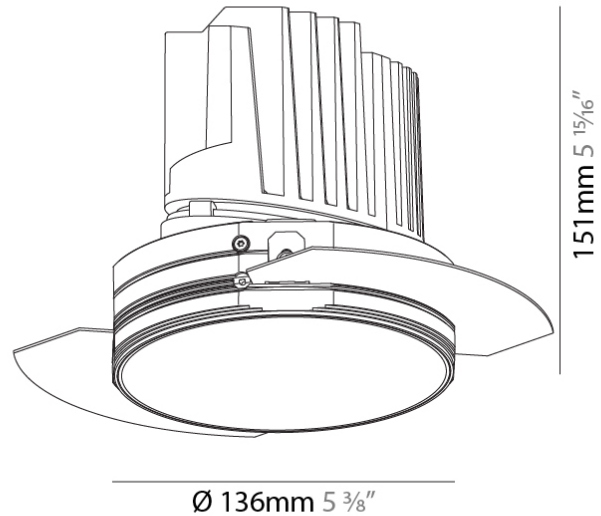

ELECTRICAL

Lamp Type: LED (Zhaga Standard)
Input Wattage (W): 13.2 / 16.5
Total Output Wattage (W): 12.1 / 14.7
Dimming: Tri-Mode (Non-Dimming and Phase Dimming (120Vac only) and 0-10V Dimming)
Driver Included: No
Driver Location: Recessed Housing
Driver Type: Constant Current - Universal
Driver Class: Class 2
Housing: See components
Input Voltage (V): 120 - 277
Constant Current (MA): 350

LED

Number of LEDs: 1
Color Temperature (°K): 2700 / 3000 / 3500 / 4000
Max. Delivered Lumen (lm): 814 / 877 / 911 / 930
Nominal Lumen (lm): 1246 / 1342 / 1396 / 1424
CRI: >90 CRI
Efficiency (%): 90.5
Lamp Life (hrs): 50000
Upon Request: RGB-W Tunable White Special Color Temperature Special LED

OPTICAL

Reflector°: 10
Optic°: Lens Pack - No Lens / Linear Spread Lens / Honeycomb / Spread Lens
Upon Request: Special Beam Angles

RATINGS AND CERTIFICATIONS

382, F 416-247-9319, www.zaneen.com

Not to be used in conjunction with other Zaneen products. For assistance on 'custom' specifications, contact zteam@zaneen.com. In a constant effort to supply the best product, we reserve the right to change specifications or materials without notice. The most recent specification sheets are found at zaneen.com

IP rating: IP20