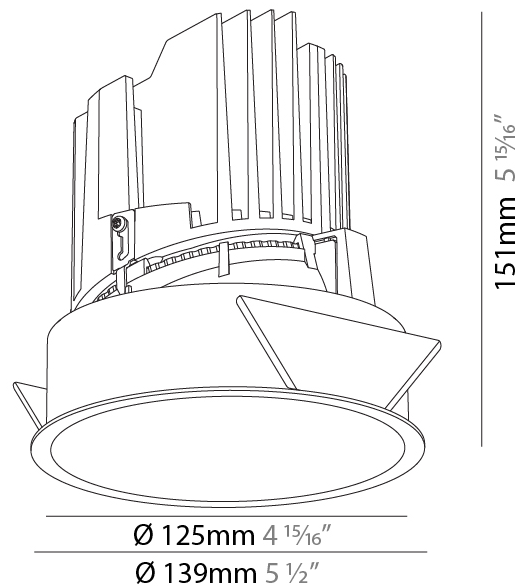

GENERAL

Series: Bioniq
Subseries: Bioniq Round Deep
Brand: Prolight
Division: Architectural
Mounting Type: Recessed
Mounting Location: Ceiling
Subcategory: Downlight

PHYSICAL

Shape: Round
Diameter (mm): 139
Diameter (in): 5 1/2
Height (mm): 151
Height (in): 5 15/16
Ceiling Thickness (mm): 10 / 12.5 / 15
Ceiling Thickness (in): 3/8 or 1/2 or 9/16
Min. Recessing Depth (mm): 170
Min. Recessing Depth (in): 6 11/16
Light Distribution: Downlight
Weight (kg): 0.951
Weight (lbs): 2.1
Fixture Finish: SSR / BKV / CWI / CRY / HAB / UFT / ITA / RUA / FTG / MYG / LOD / PUS / FRO / FUP / KIA / POP / BLS / SPG / MEY / GOH / GUM / CHC / COM / ABZ / JAG / OBR / MOS / ROR
Fixture Material: Aluminum Die Cast
Cut-out Measurements: 130mm / 5 1/8"

ELECTRICAL

Lamp Type: LED (Zhaga Standard)
Input Wattage (W): 28.6
Total Output Wattage (W): 26.4
Dimming: Tri-Mode (Non-Dimming and Phase Dimming (120Vac only) and 0-10V Dimming)
Driver Included: No
Driver Location: Recessed Housing
Driver Type: Constant Current - Universal
Driver Class: Class 2
Input Voltage (V): 120 - 277
Constant Current (MA): 700

LED

Number of LEDs: 1
Color Temperature (°K): 2700 / 3000 / 3500 / 4000
Max. Delivered Lumen (lm): 1890 / 1940 / 2038 / 2080
Nominal Lumen (lm): 3210 / 3290 / 3459 / 3530
CRI: >90 CRI
Efficiency (%): 0.631
Lamp Life (hrs): 50000

OPTICAL

Reflector: 20 / 25 / 40

RATINGS AND CERTIFICATIONS

Certified By: Certified for North American Standards
IP rating: IP54