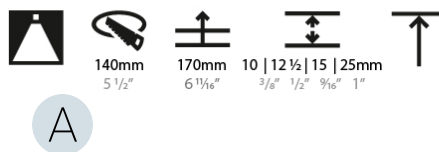

GENERAL

Series: Bioniq
 Subseries: Bioniq Round Deep
 Brand: Prolicht
 Division: Architectural
 Mounting Type: Trimless
 Mounting Location: Ceiling
 Subcategory: Downlight

PHYSICAL

Shape: Round
 Diameter (mm): 136
 Diameter (in): 5 3/8
 Height (mm): 151
 Height (in): 5 15/16
 Ceiling Thickness (mm): 10 / 12.5 / 15 / 25
 Ceiling Thickness (in): 3/8 or 1/2 or 9/16 or 1
 Min. Recessing Depth (mm): 170
 Min. Recessing Depth (in): 6 11/16
 Light Distribution: Downlight
 Weight (kg): 1.078
 Weight (lbs): 2.37
 Fixture Finish: SSR / BKV / CWI / CRY / HAB / UFT / ITA / RUA / FTG / MYG / LOD / PUS / FRO / FUP / KIA / POP / BLS / SPG / MEY / GOH / GUM / CHC / COM / ABZ / JAG / OBR / MOS / ROR
 Fixture Material: Aluminum Die Cast
 Cut-out Measurements: Ø 140mm / 5 1/2"
 Upon Request: Unique Ceiling Thickness

OPTICAL

Reflector°: 18 / 34
 Optic°: Lens Pack - No Lens / Linear Spread Lens / Honeycomb / Spread Lens
 Adjustability: Fixed
 Upon Request: Special Beam Angles

RATINGS AND CERTIFICATIONS

382, F 416-247-9319, www.zaneen.com
 Certified and Compliant for North American Standards
 IP rating: IP20